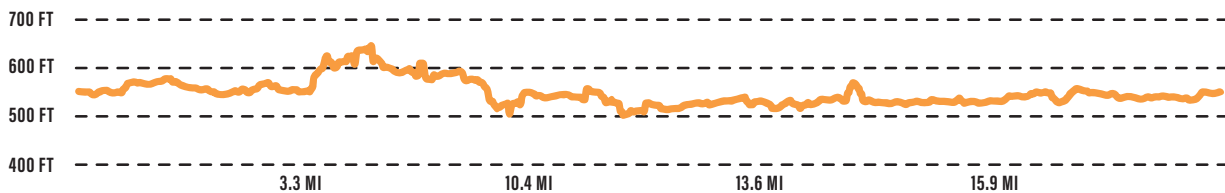

URBAN RIDE COURSE MAP

START / FINISH
1509 FOCH STREET
FORT WORTH, TX 76107

URBAN RIDE COURSE

MILE MARKER

WATER STOP

PARKING

ELEVATION

START
572 FT

MAX
684 FT

GAIN
471 FT