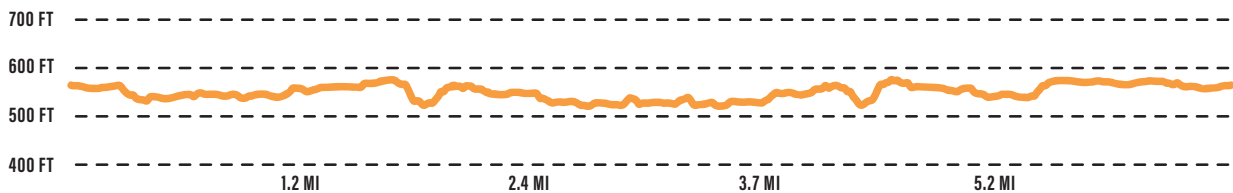

10K COURSE MAP

START / FINISH
1509 FOCH STREET
FORT WORTH, TX 76107

10K COURSE

MILE MARKER

WATER STOP

PARKING

ELEVATION

START
572 FT

MAX
579 FT

GAIN
116 FT