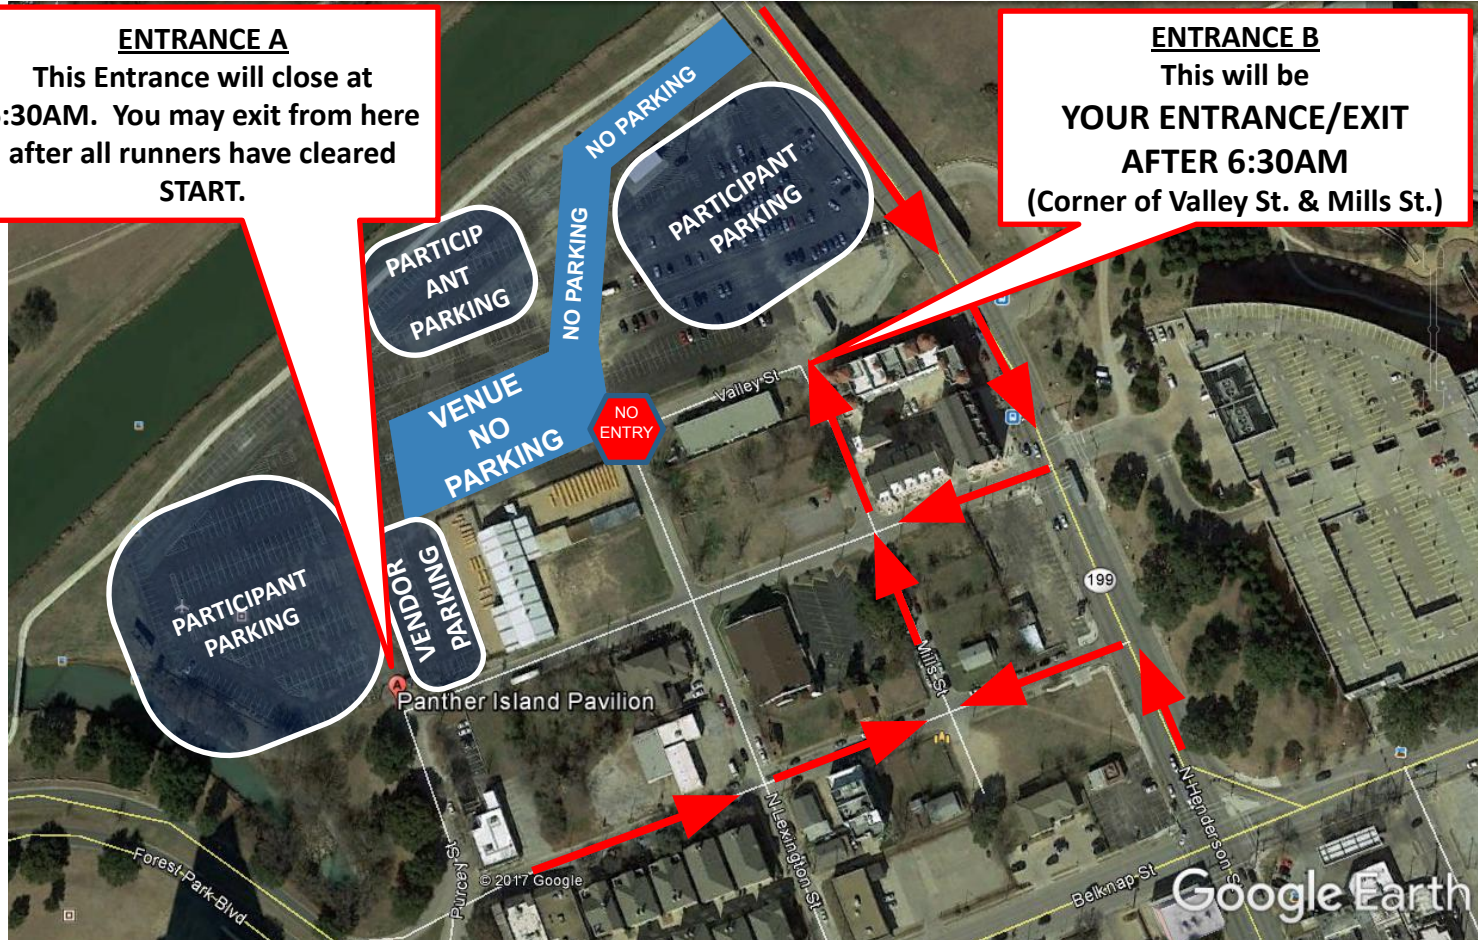

PARKING MAP

Panther Island Pavilion
395 Purcey St
Fort Worth, TX 76102

ENTRANCE A

This Entrance will close at 6:30AM. You may exit from here after all runners have cleared START.

ENTRANCE B

This will be **YOUR ENTRANCE/EXIT AFTER 6:30AM** (Corner of Valley St. & Mills St.)

NOTES:

There is plenty of free parking located at the Panther Island Pavilion.

Purcey St. Entrance (Entrance A) will close at 7AM.

Entrance B will be open throughout the morning of the race, but will be the **ONLY ENTRANCE AFTER 7AM**