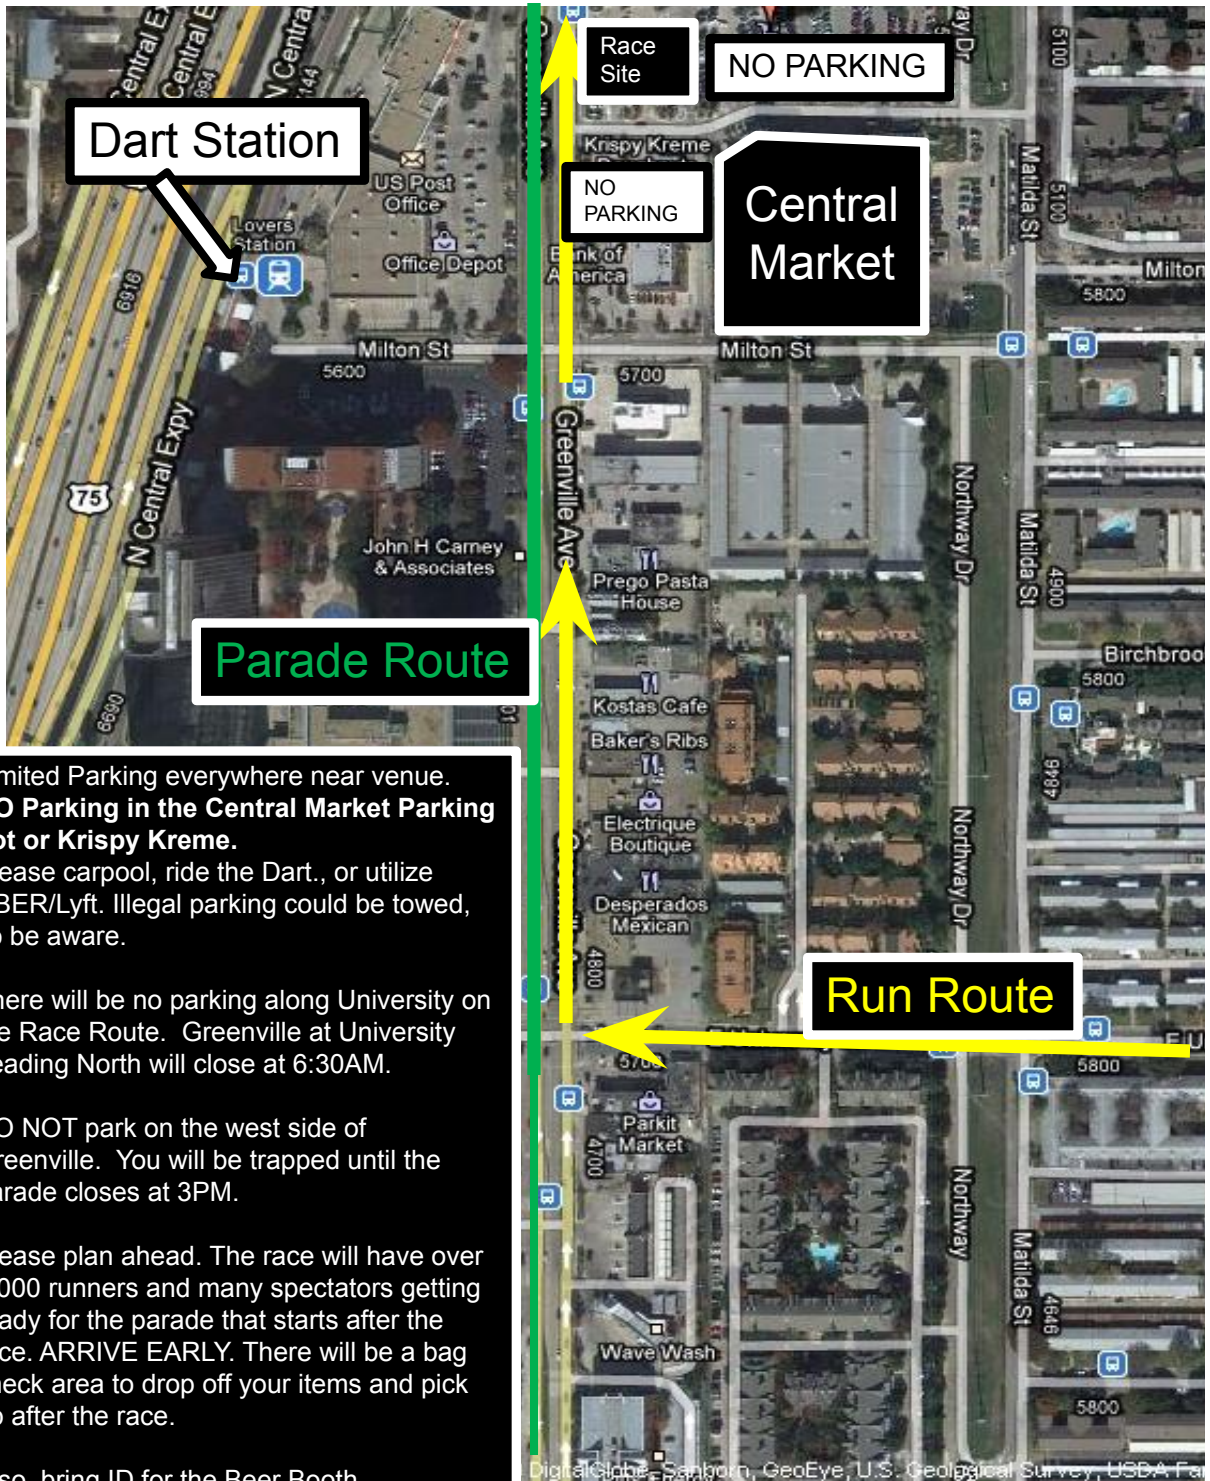

PARTICIPANT PARKING

Limited Parking everywhere near venue.
NO Parking in the Central Market Parking Lot or Krispy Kreme.
Please carpool, ride the Dart., or utilize UBER/Lyft. Illegal parking could be towed, so be aware.

There will be no parking along University on the Race Route. Greenville at University heading North will close at 6:30AM.

DO NOT park on the west side of Greenville. You will be trapped until the parade closes at 3PM.

Please plan ahead. The race will have over 6,000 runners and many spectators getting ready for the parade that starts after the race. **ARRIVE EARLY.** There will be a bag check area to drop off your items and pick up after the race.

Also, bring ID for the Beer Booth. Wristbands will be required.