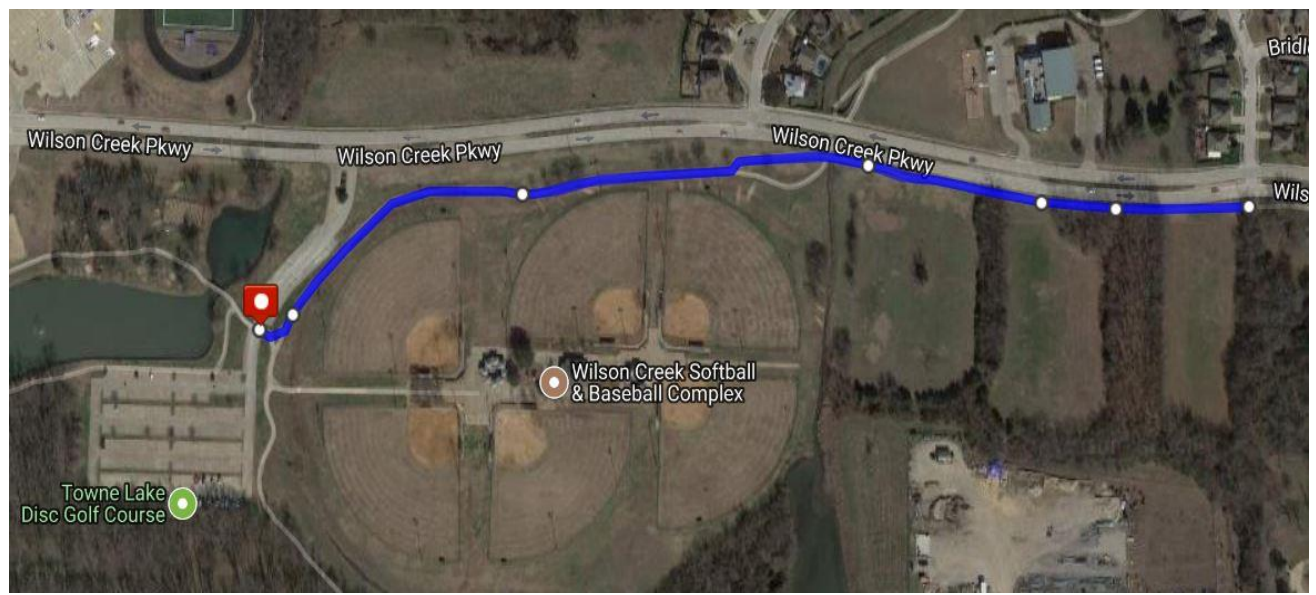

MELON DASH Fun Run