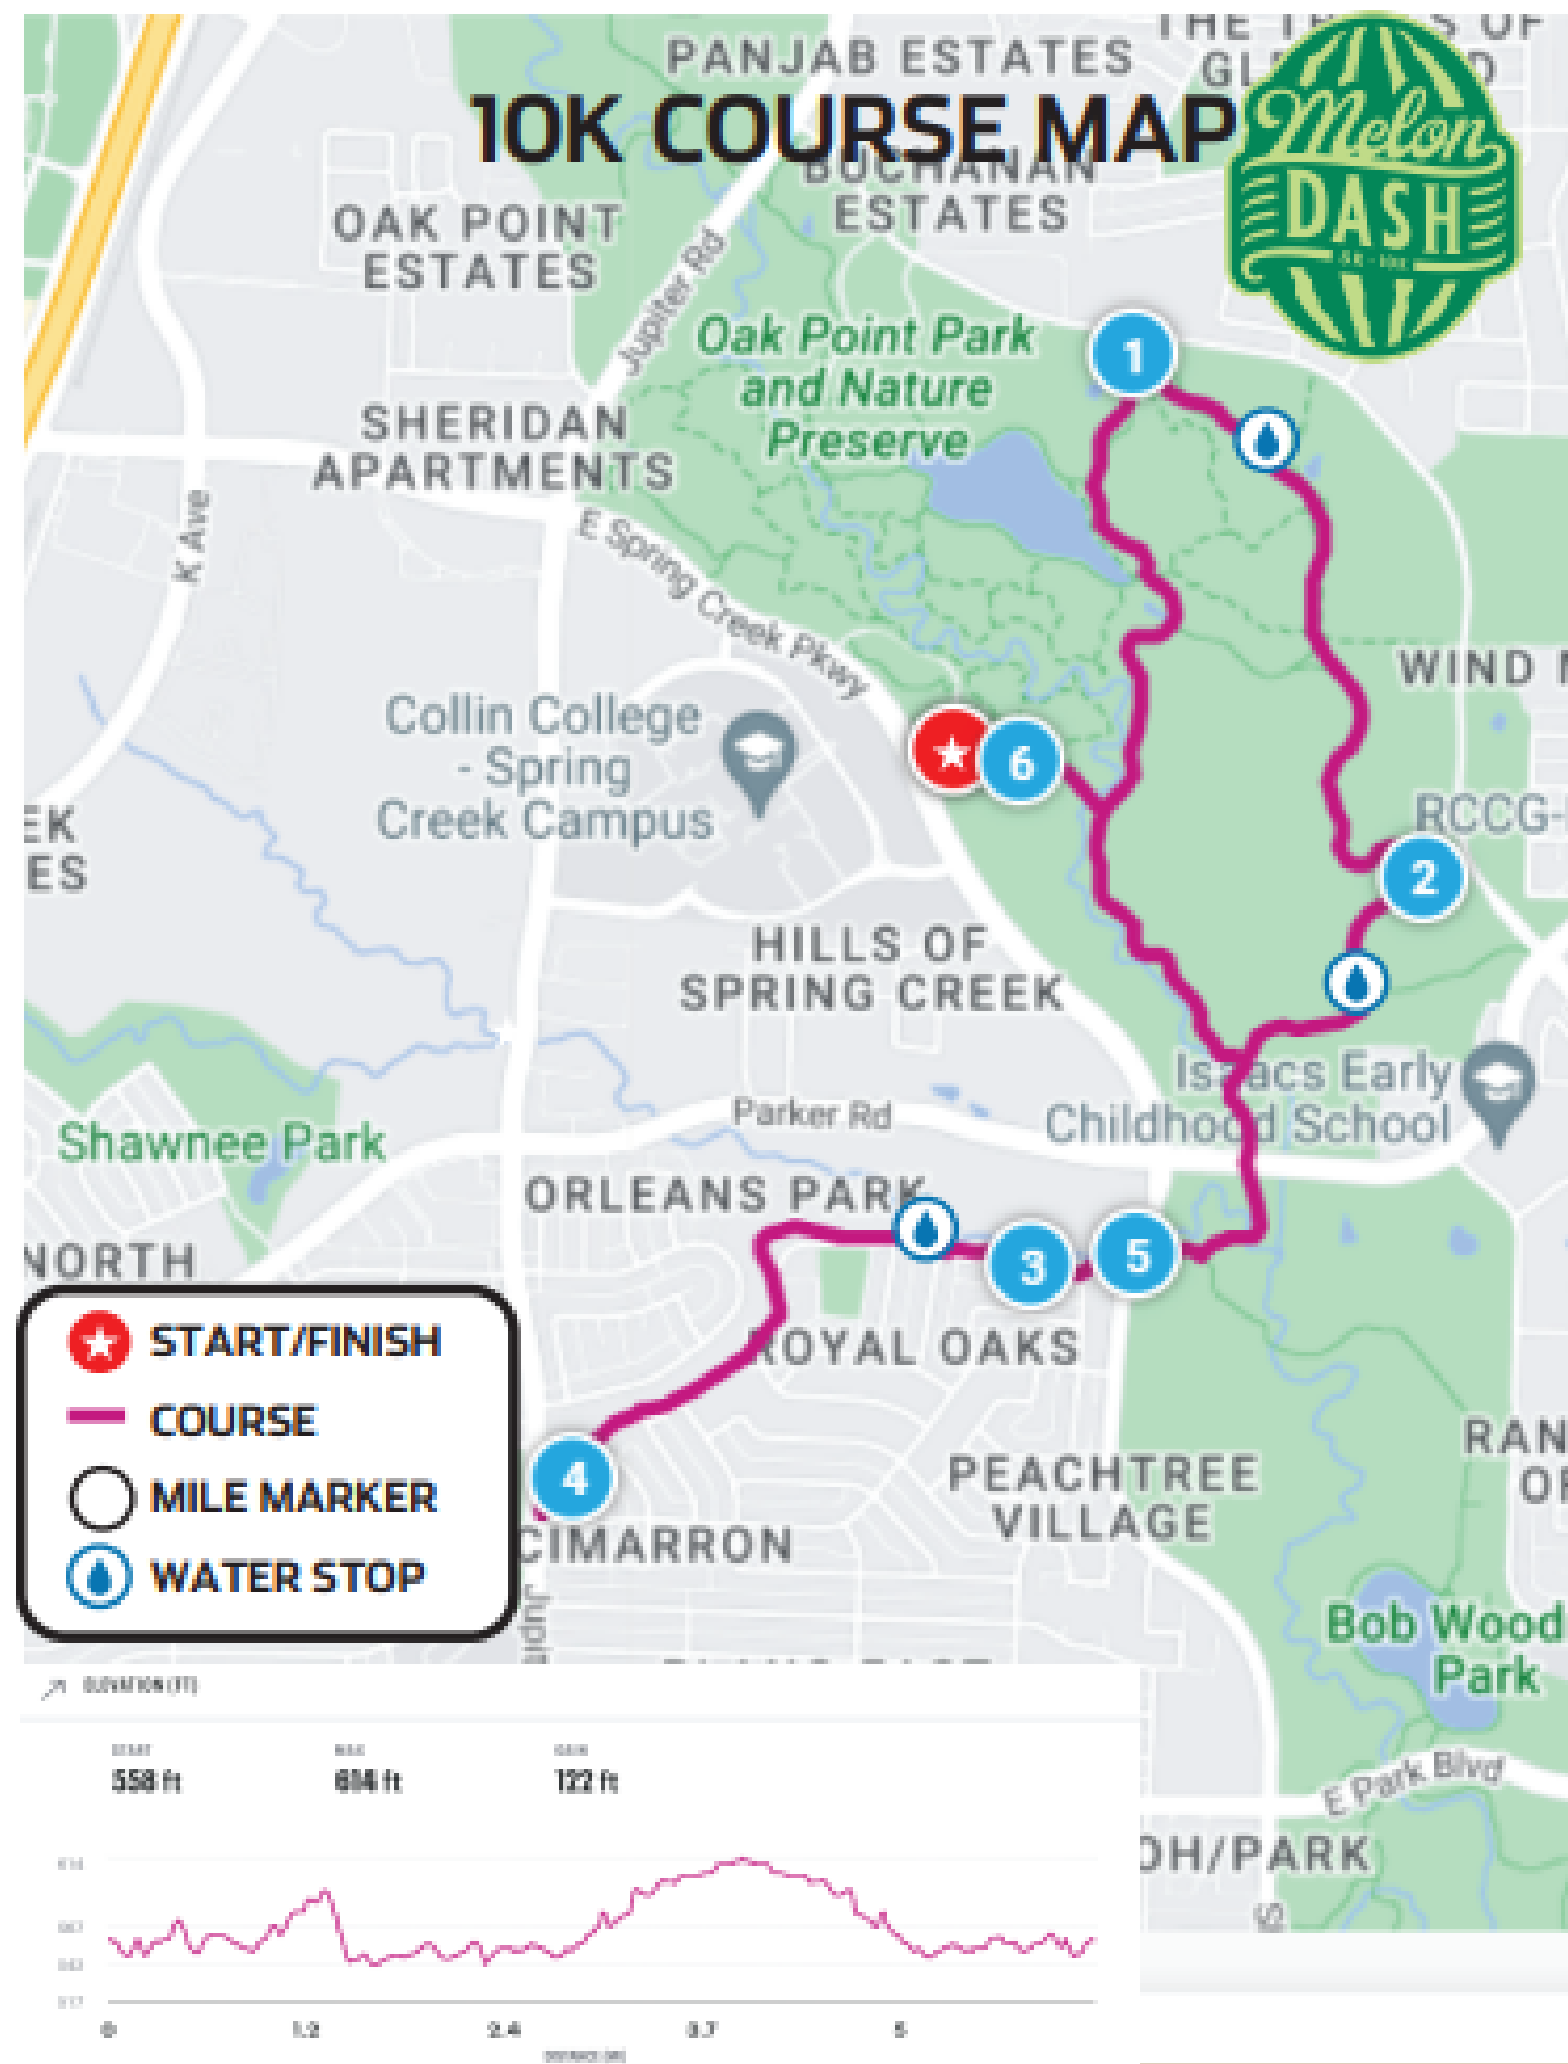

FOR ALL QUESTIONS, call Race Director – Kraig Reeves 817-504-3564

5K-Paved Park Trail

The 5K course will run east on the Oak Point Trail making a loop and back toward the parking lot of the Amphitheater at Oak Point Park. There will be 2 water stops for the 5K.

10K- Paved Park Trail

The 10K course will run east on the Oak Point Trail, breaking away from the 5K course, onto Santa Fe Trail and back toward the parking lot of the Amphitheater at Oak Point Park. There will be 4 water stops for the 10K.