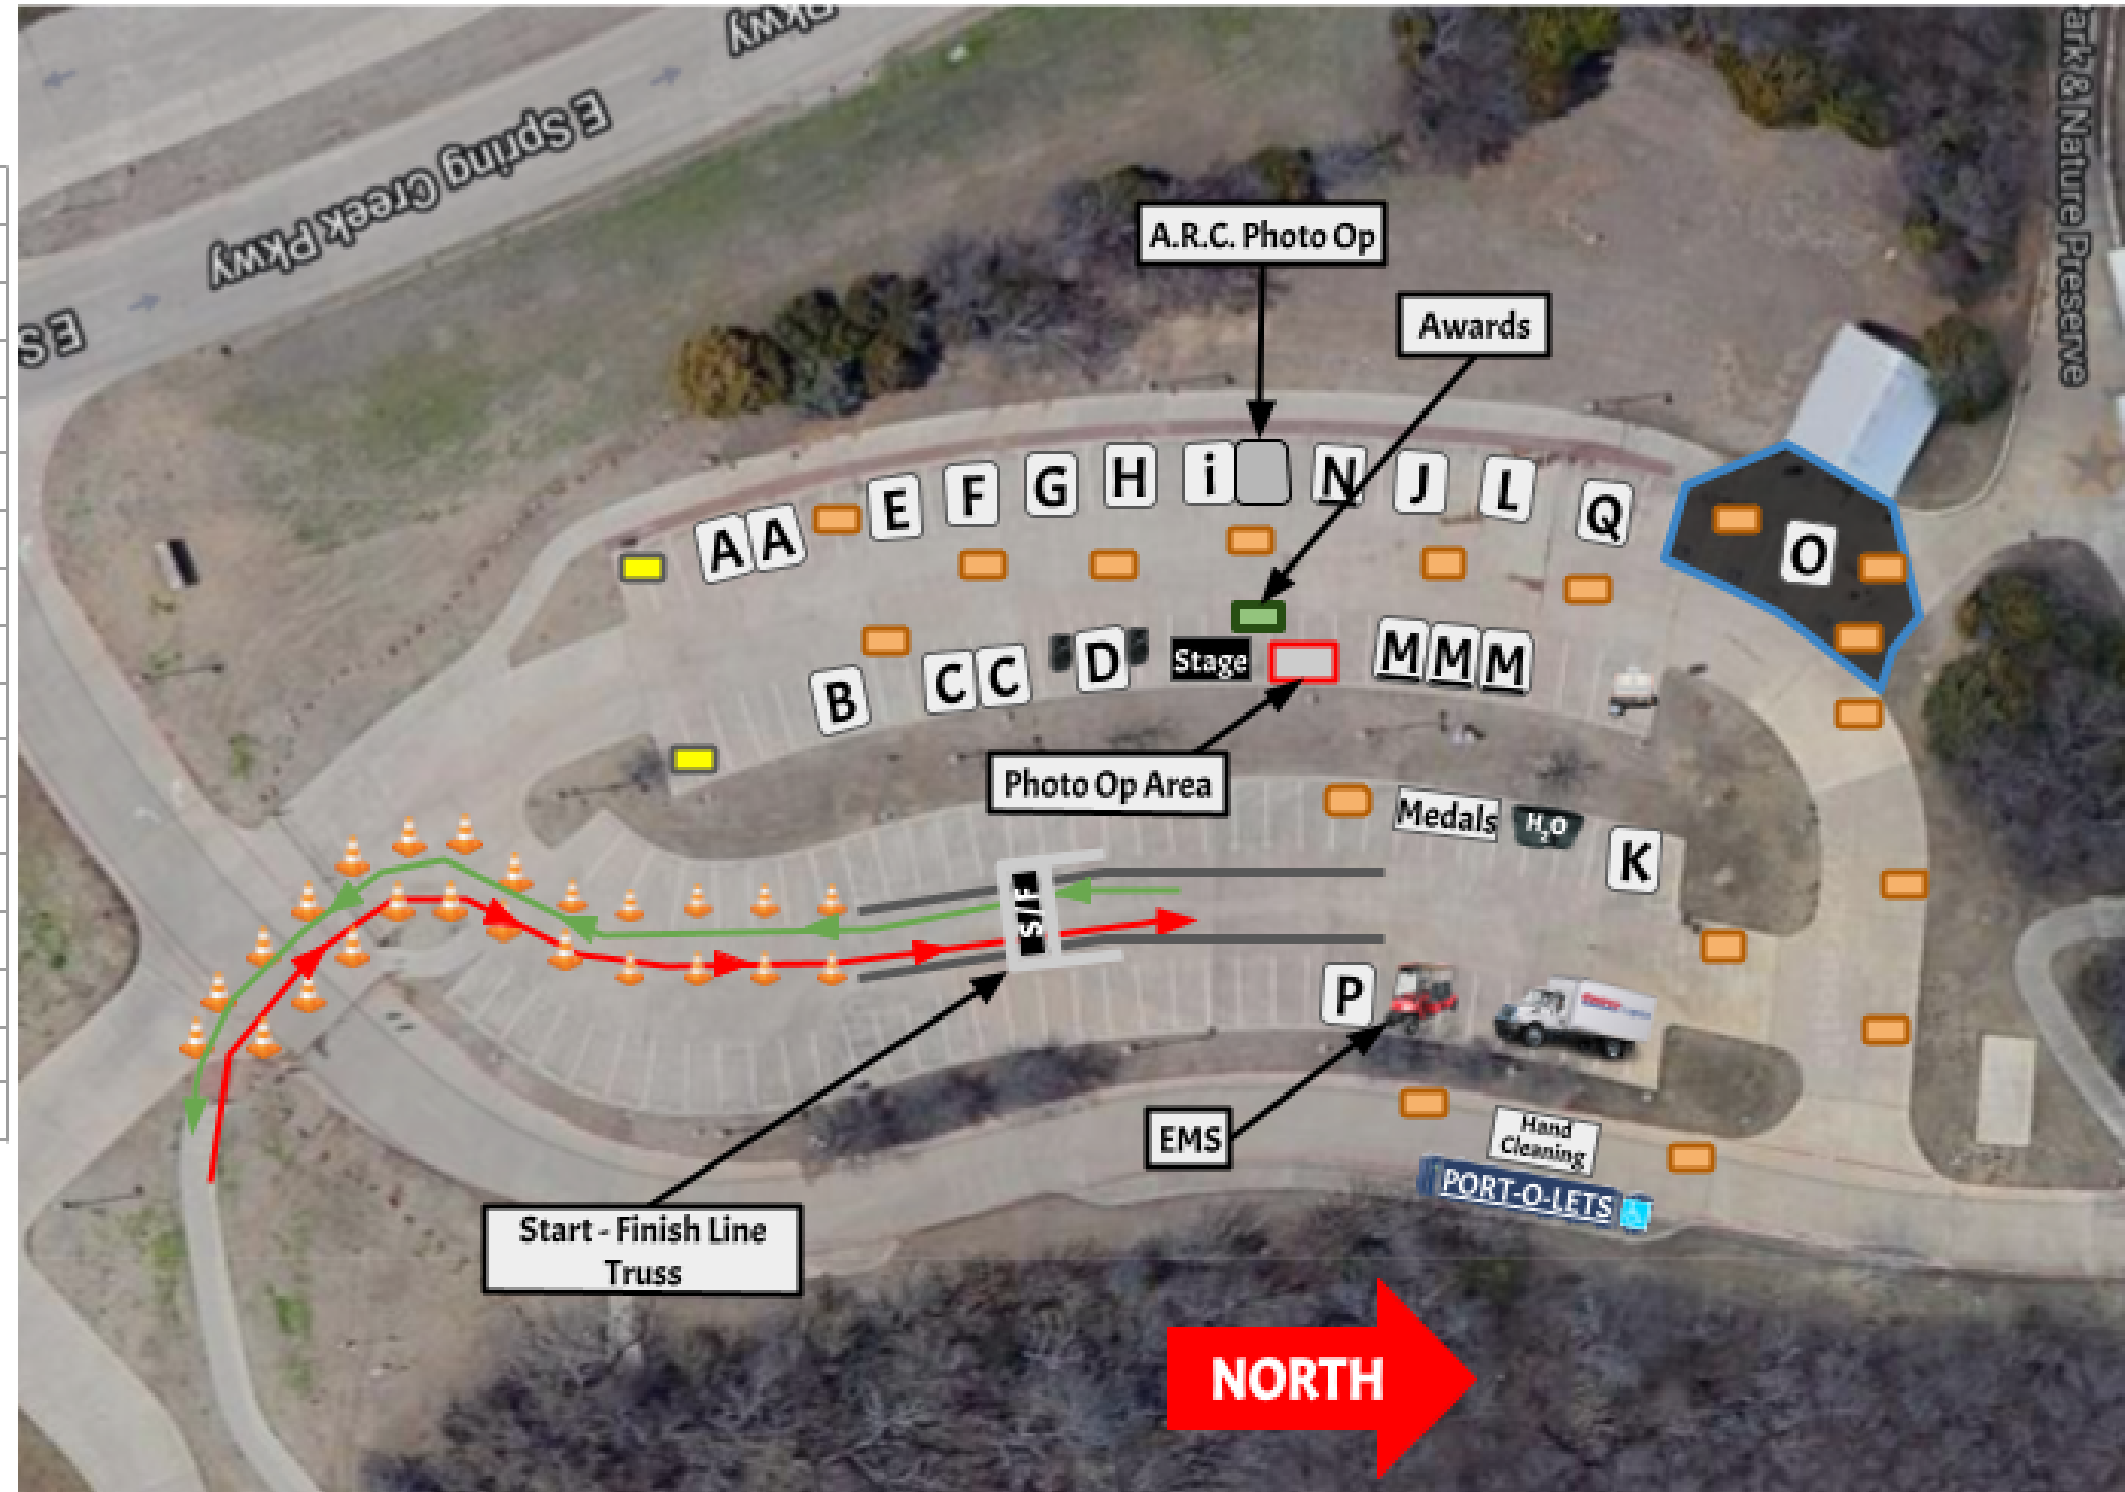

*Chip timing is required to be eligible for awards.

Parking Map

- Participant Parking North Lot A1 -
- Volunteer Parking North Lot A2 -
- Venue South Lot B -
- Vendor, Handicap, and Participant Parking South Lot C -
- Overflow Parking Collin College Lots 8N & 8S -

Venue Overview

A	Registration & Packet Pick Up
B	Pint Striders
C	Run Project
D	DJ Dame
E	Parker Chiropractic
F	Half Fanatics
G	Volunteer
H	Bag Check
i	Animal Rescue Crusaders
J	Dallas Running Co
K	Costco Business
L	GoGo Squeeze
M	Watermelon, Oranges, Cookies
N	Paw of the Family
O	Beer Garden
P	Medical
Q	Sparrow Electric

FOR ALL QUESTIONS, call Race Director – Kraig Reeves 817-504-3564

5K-Paved Park Trail

The 5K course will run east on the Oak Point Trail making a loop and back toward the parking lot of the Amphitheater at Oak Point Park. There will be 2 water stops for the 5K.

10K- Paved Park Trail

The 10K course will run east on the Oak Point Trail, breaking away from the 5K course, onto Santa Fe Trail and back toward the parking lot of the Amphitheater at Oak Point Park. There will be 4 water stops for the 10K.