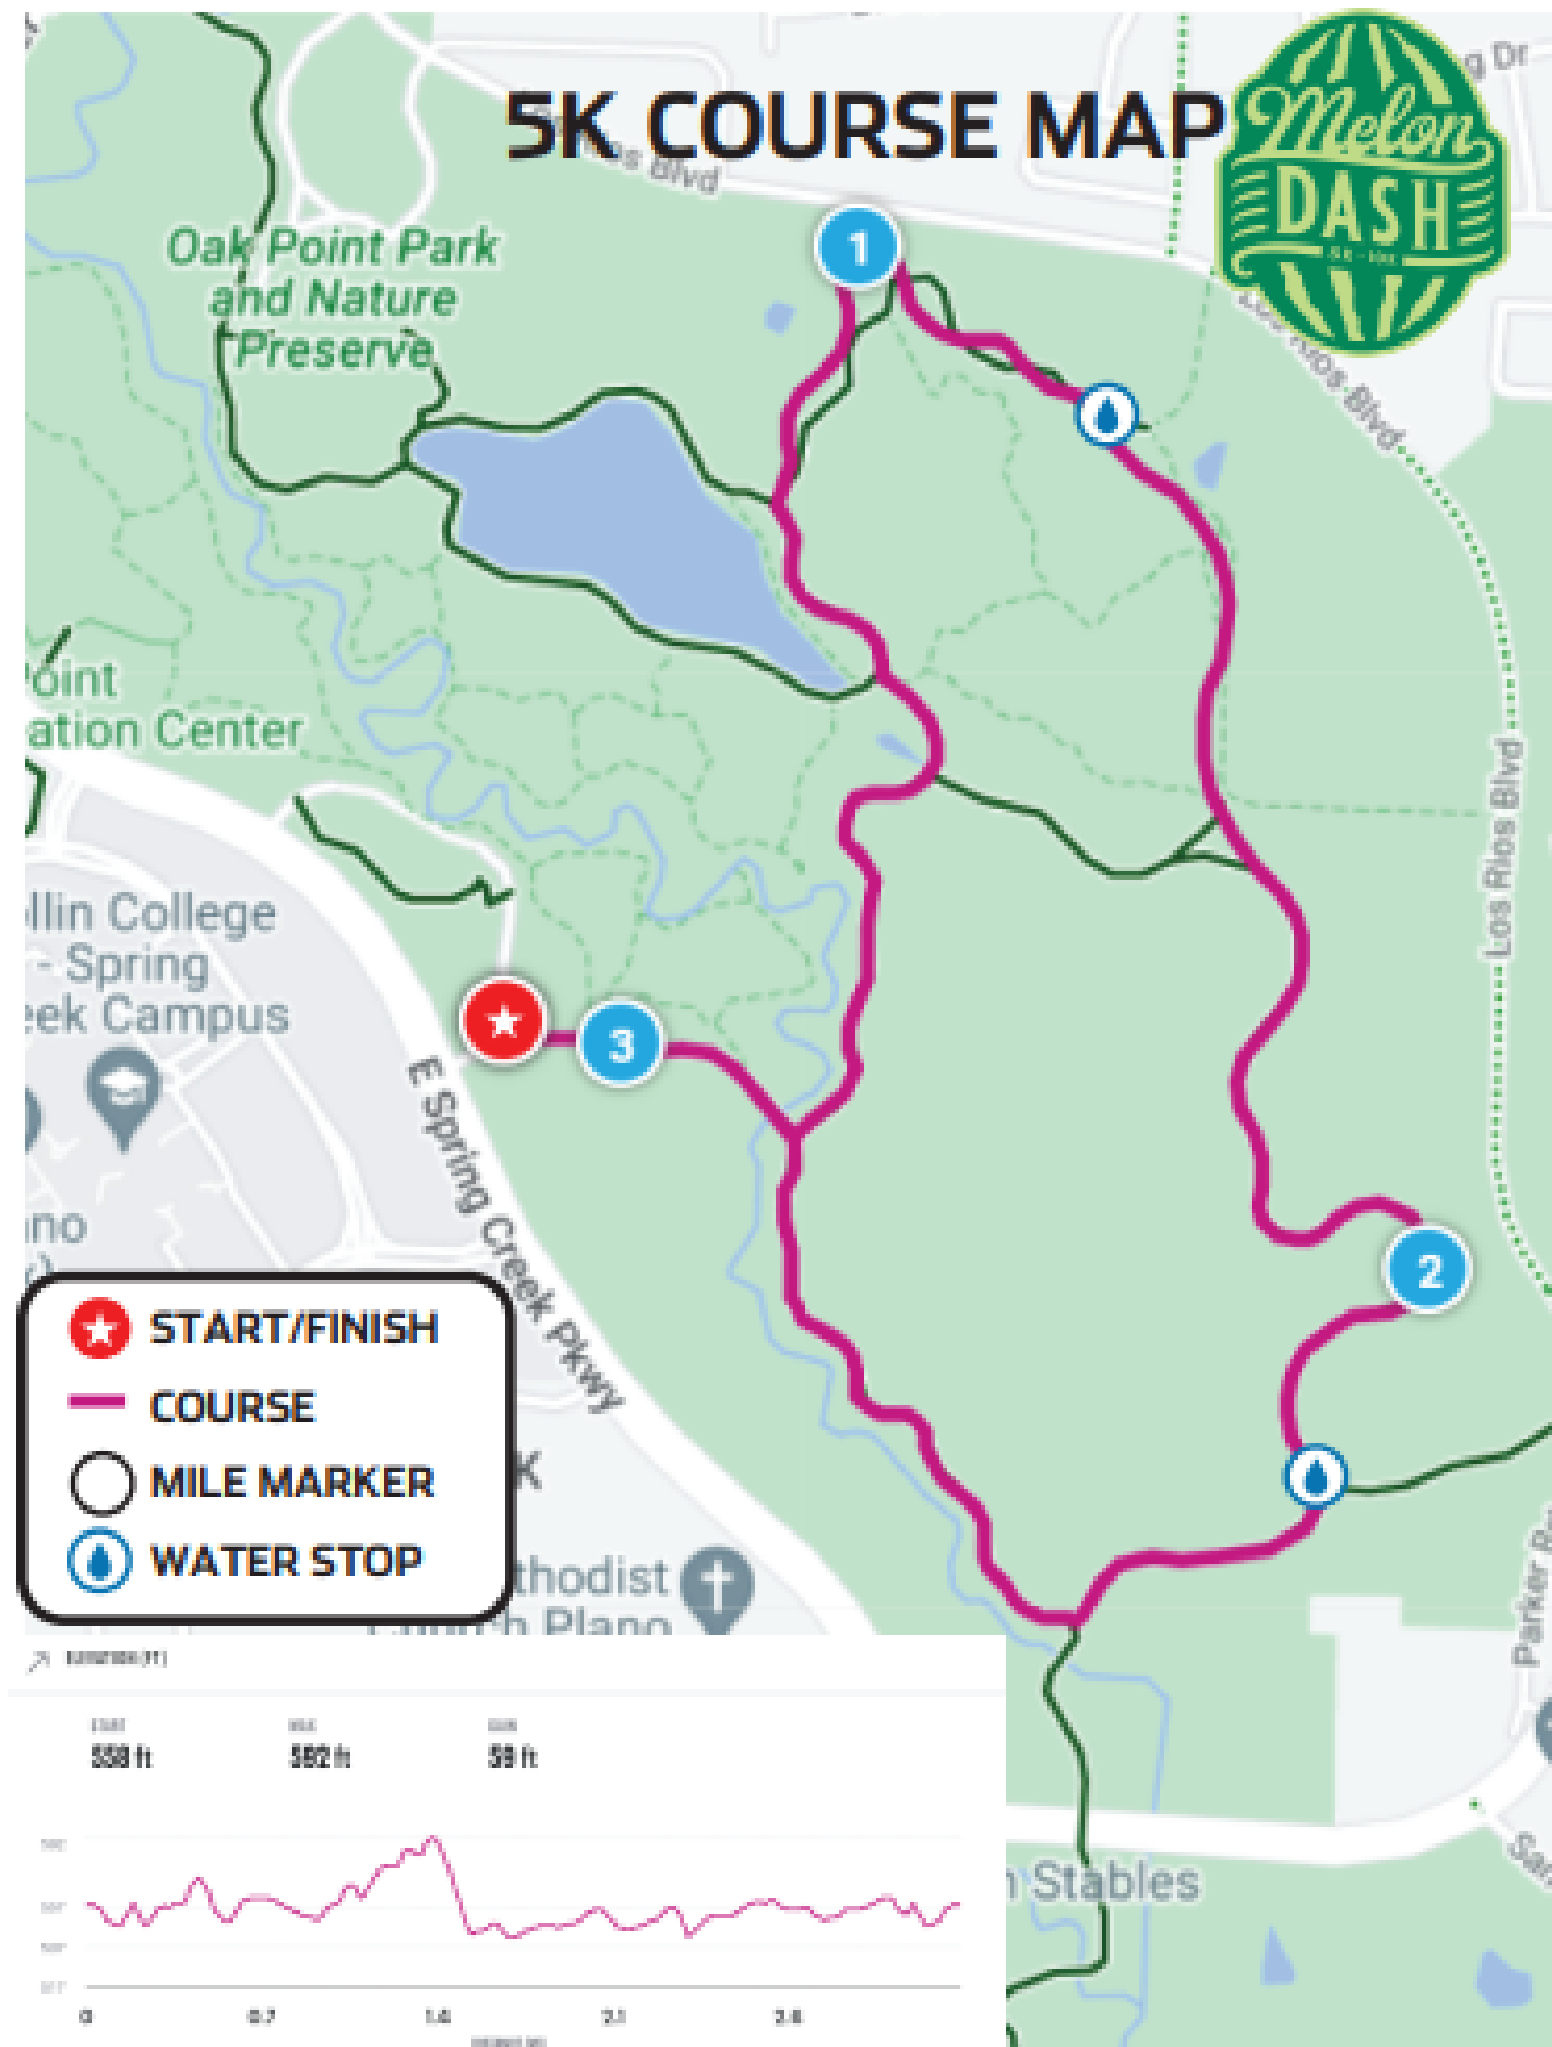

FOR ALL QUESTIONS, call Race Director – Kraig Reeves 817-504-3564

5K-Paved Park Trail

The 5K course will run east on the Oak Point Trail making a loop and back toward the parking lot of the Amphitheater at Oak Point Park. There will be 2 water stops for the 5K.

10K- Paved Park Trail

The 10K course will run east on the Oak Point Trail, breaking away from the 5K course, onto Santa Fe Trail and back toward the parking lot of the Amphitheater at Oak Point Park. There will be 4 water stops for the 10K.