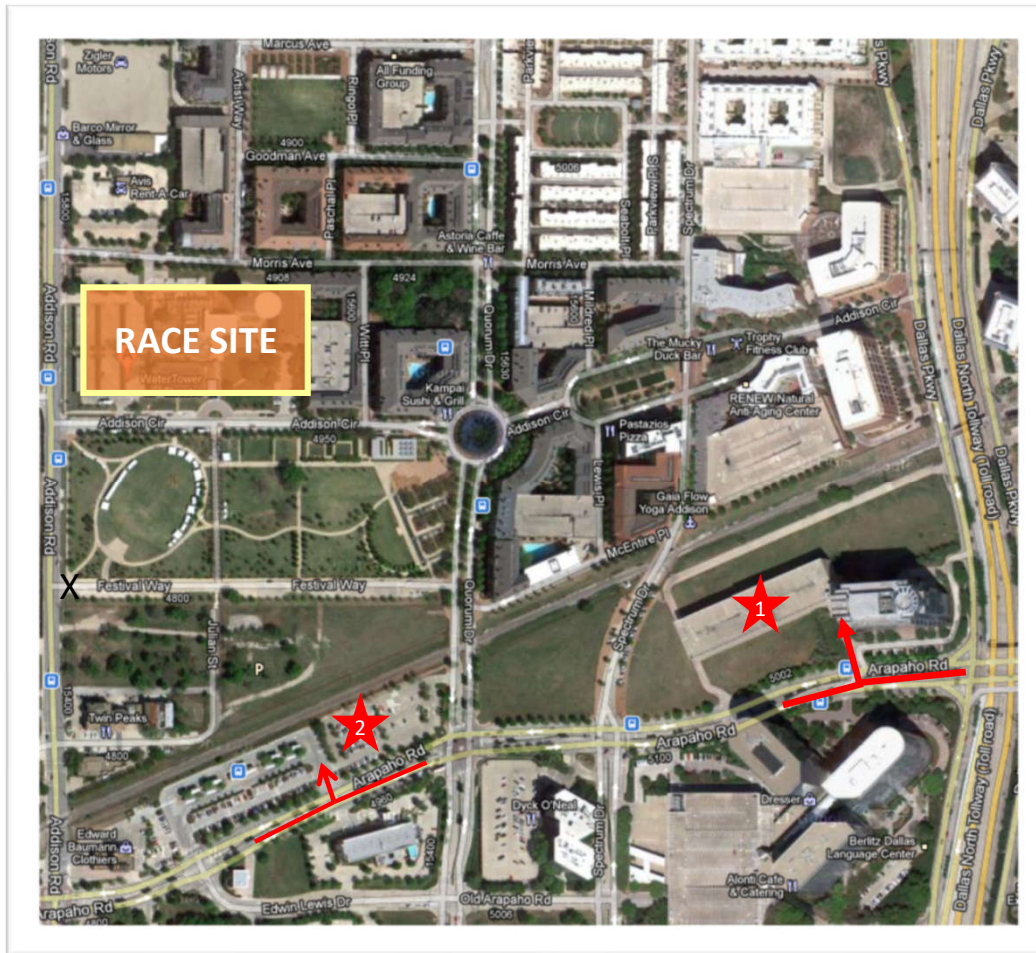

HOTCAKE HUSTLE PARKING DETAIL

MAIN PARKING LOCATIONS

- ★ MILLENNIUM GARAGE
- ★ DART LOT