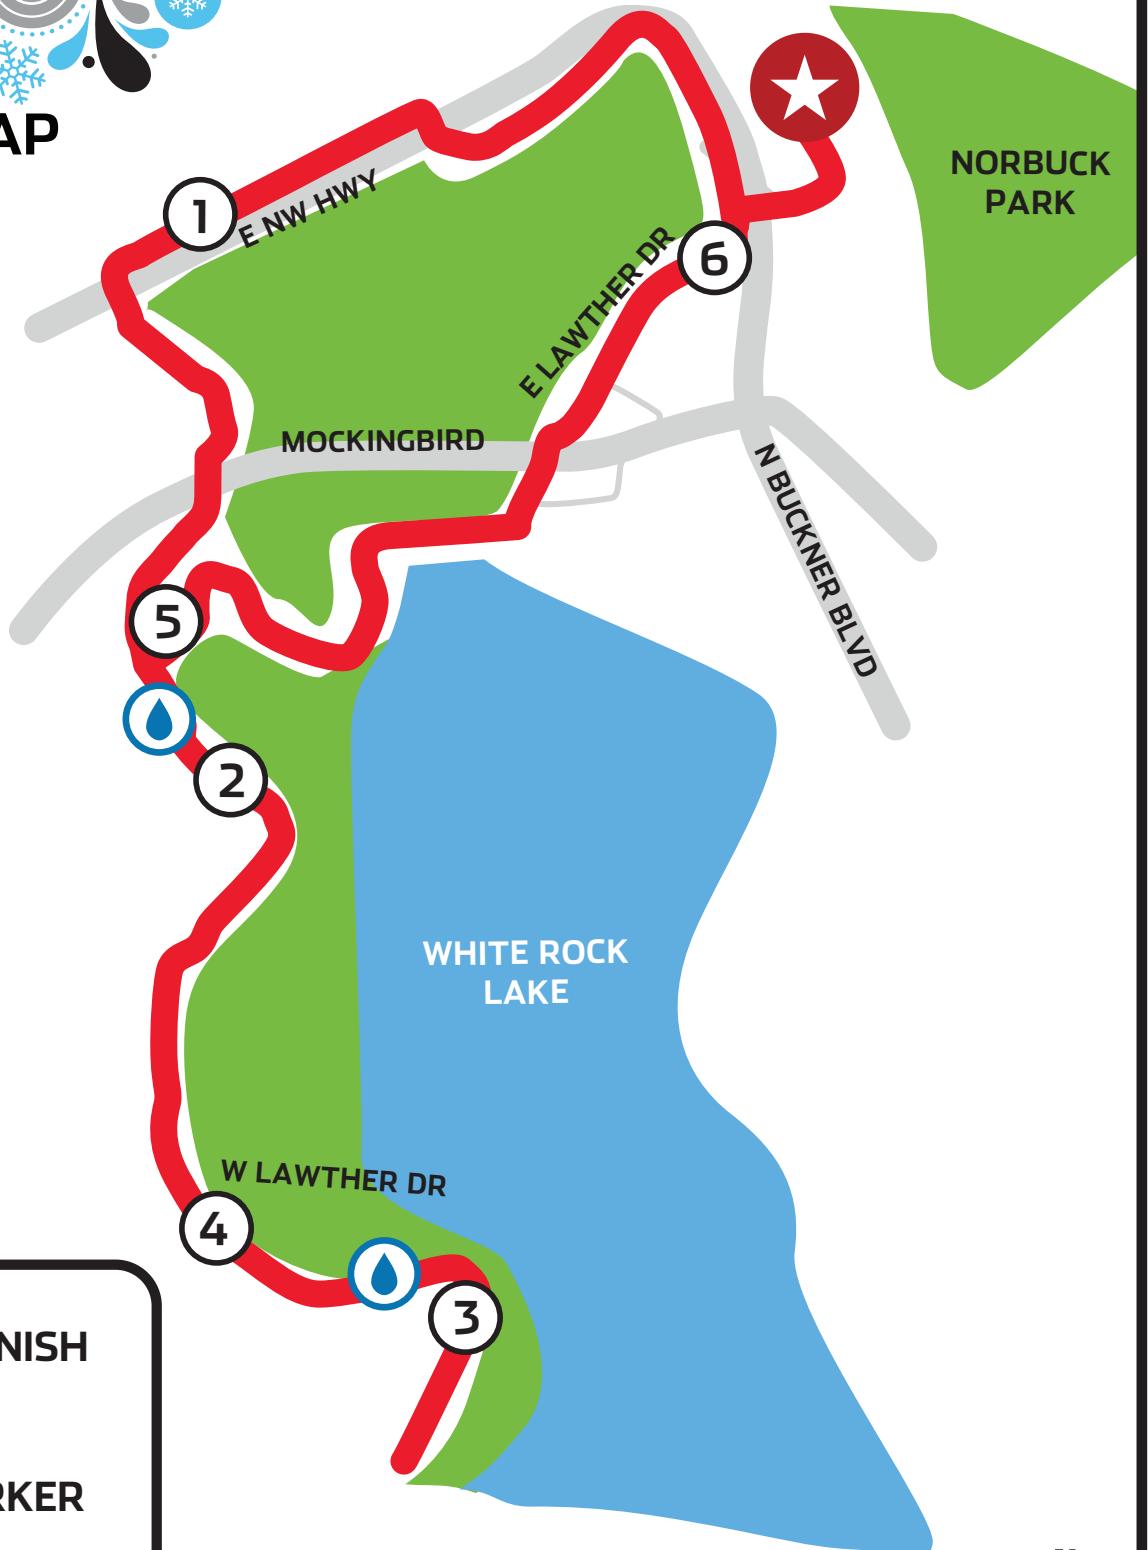

# 10K MAP

- START/FINISH
- COURSE
- MILE MARKER
- WATER STOP