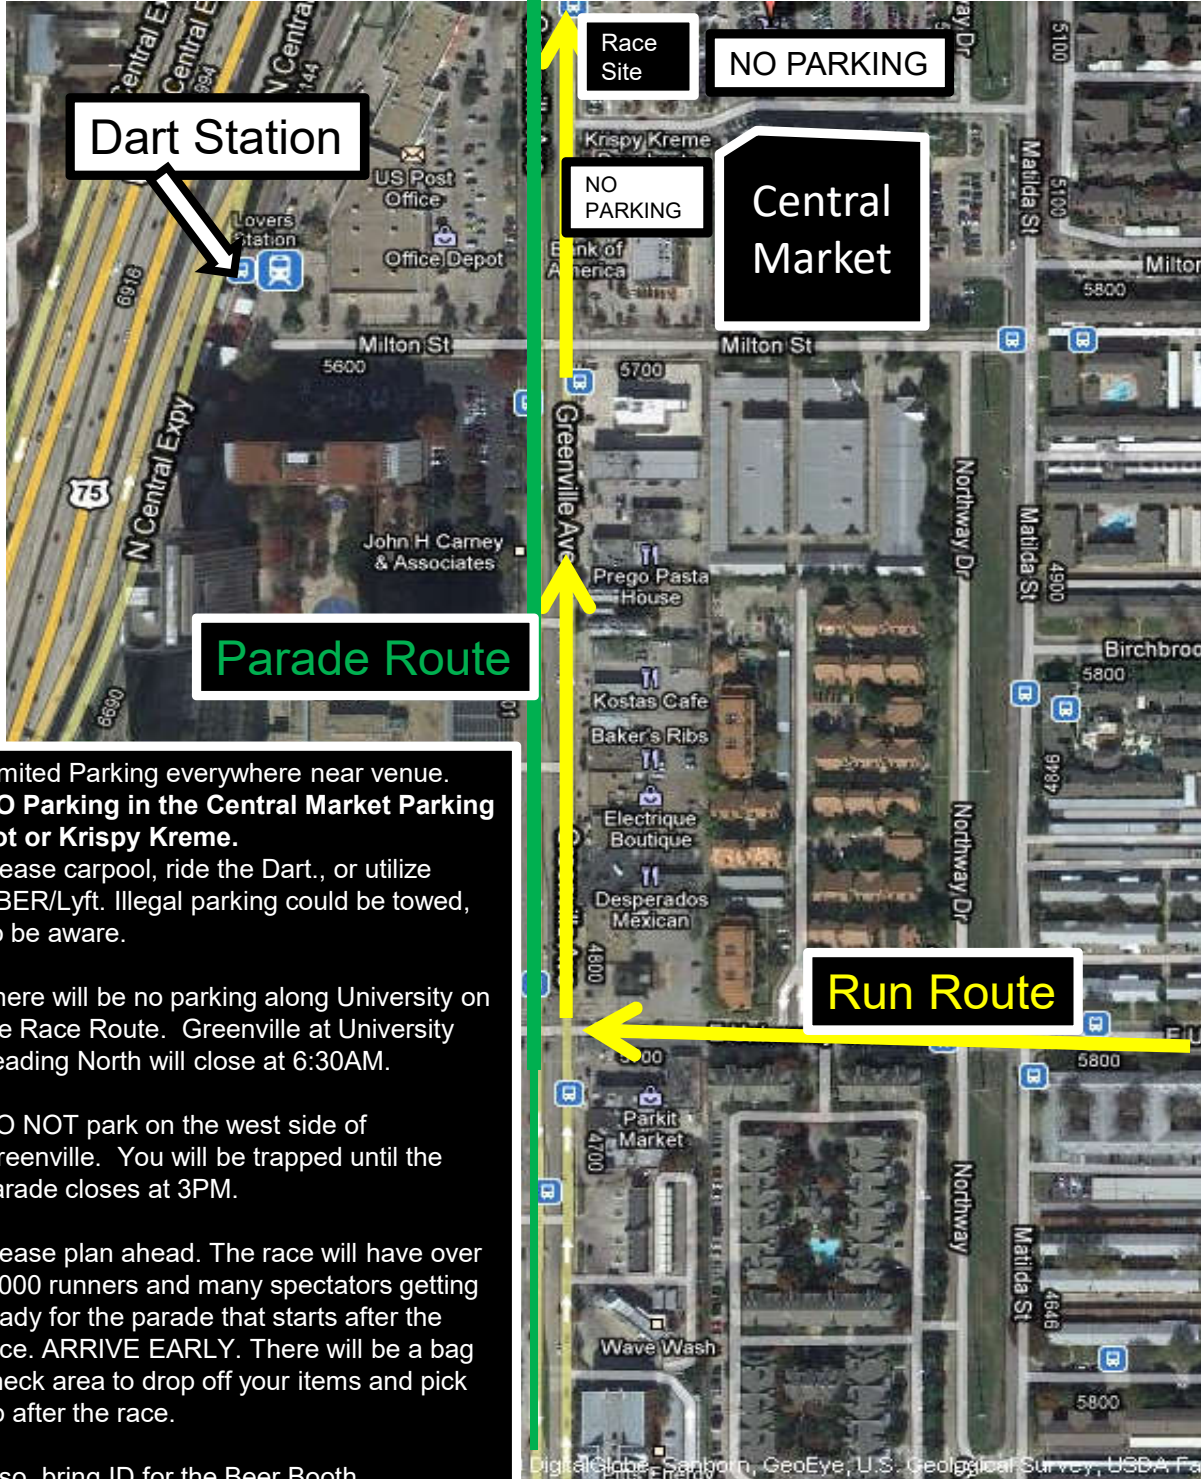

PARTICIPANT PARKING

Limited Parking everywhere near venue.
NO Parking in the Central Market Parking Lot or Krispy Kreme.
Please carpool, ride the Dart., or utilize UBER/Lyft. Illegal parking could be towed, so be aware.

There will be no parking along University on the Race Route. Greenville at University heading North will close at 6:30AM.

DO NOT park on the west side of Greenville. You will be trapped until the parade closes at 3PM.

Please plan ahead. The race will have over 6,000 runners and many spectators getting ready for the parade that starts after the race. **ARRIVE EARLY.** There will be a bag check area to drop off your items and pick up after the race.

Also, bring ID for the Beer Booth. Wristbands will be required.