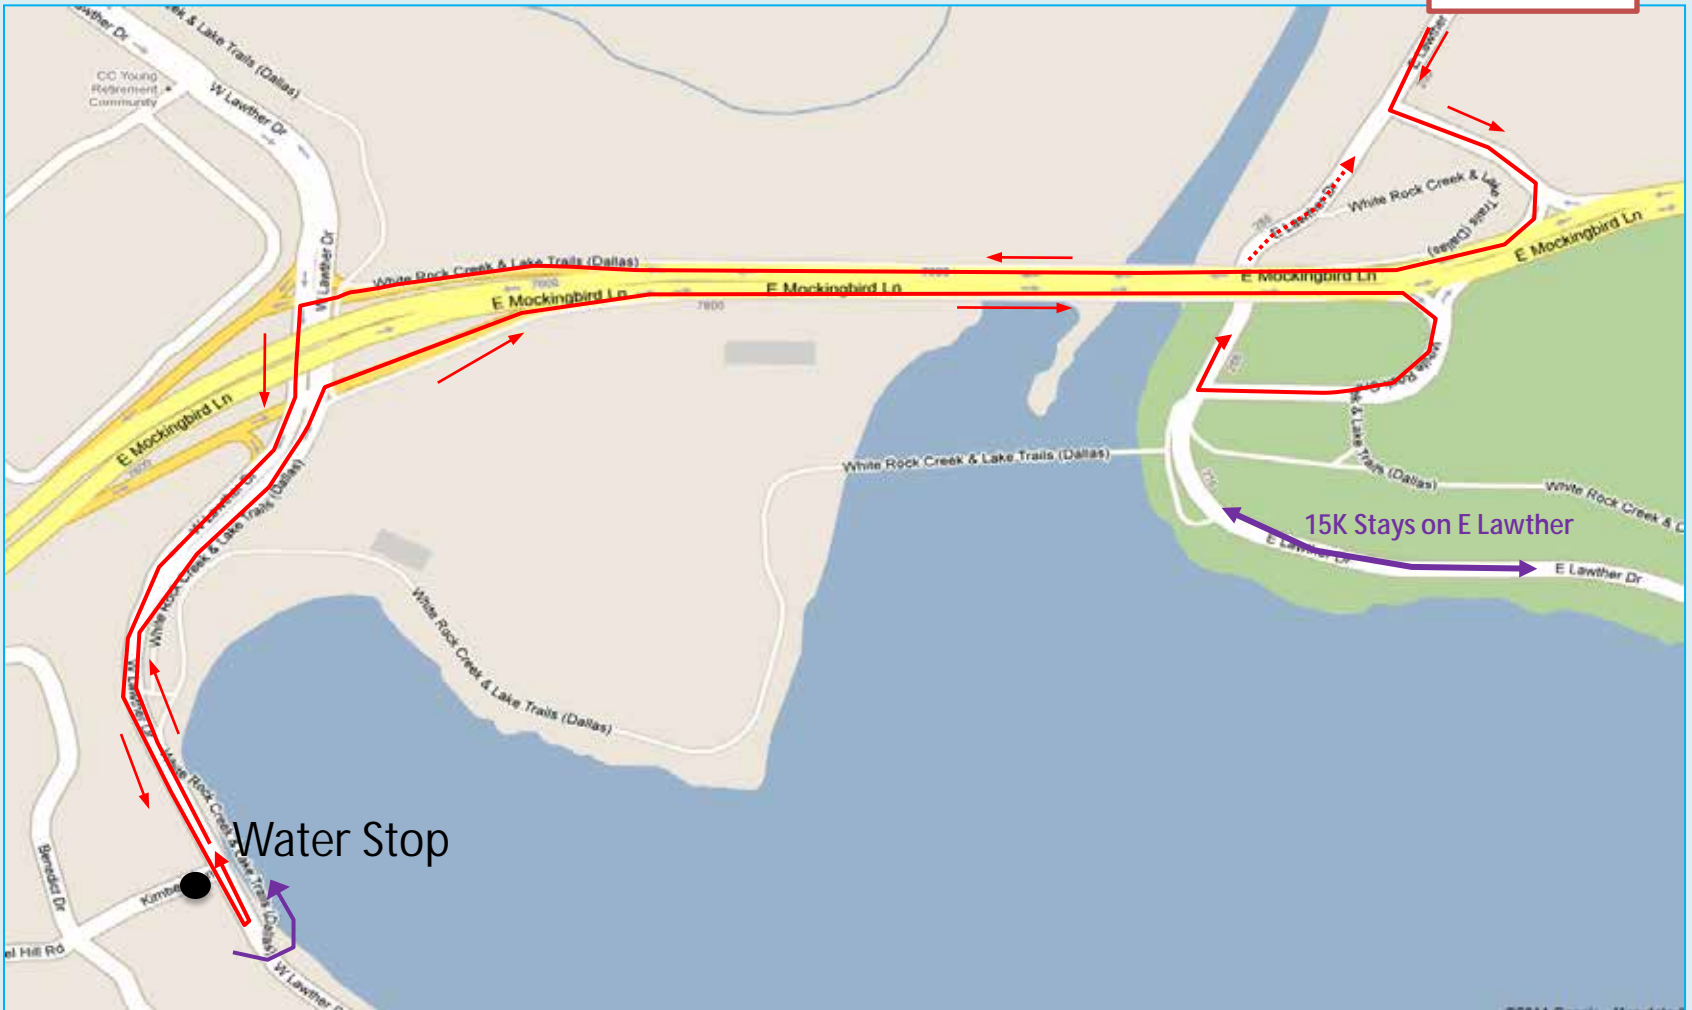

## Course Map & Water Stops

# IMPORTANT COURSE DETAILS

5K: OUTBOUND AND RETURN DIRECTIONS

SIGNAGE

15K

5K

E. LAWATHER

5K TAKES W/BOUND  
MOCKINGBIRD ONRAMP

OUTBOUND 5K GETS 2 CURB  
LANES ON WESTBOUND  
MOCKINGBIRD

## RETURN

15K STAYS on  
E Lawther

5K outbound runners  
Go UP onto  
Mockingbird on-ramp

5K Returning Runners Go  
NORTH to Norbuck Park

15K Runners STAY on E Lawther out and back

# IMPORTANT COURSE DETAILS

*15K: OUTBOUND AND RETURN DIRECTIONS*

15K Out and Back  
Continue near the water around Winfrey Point