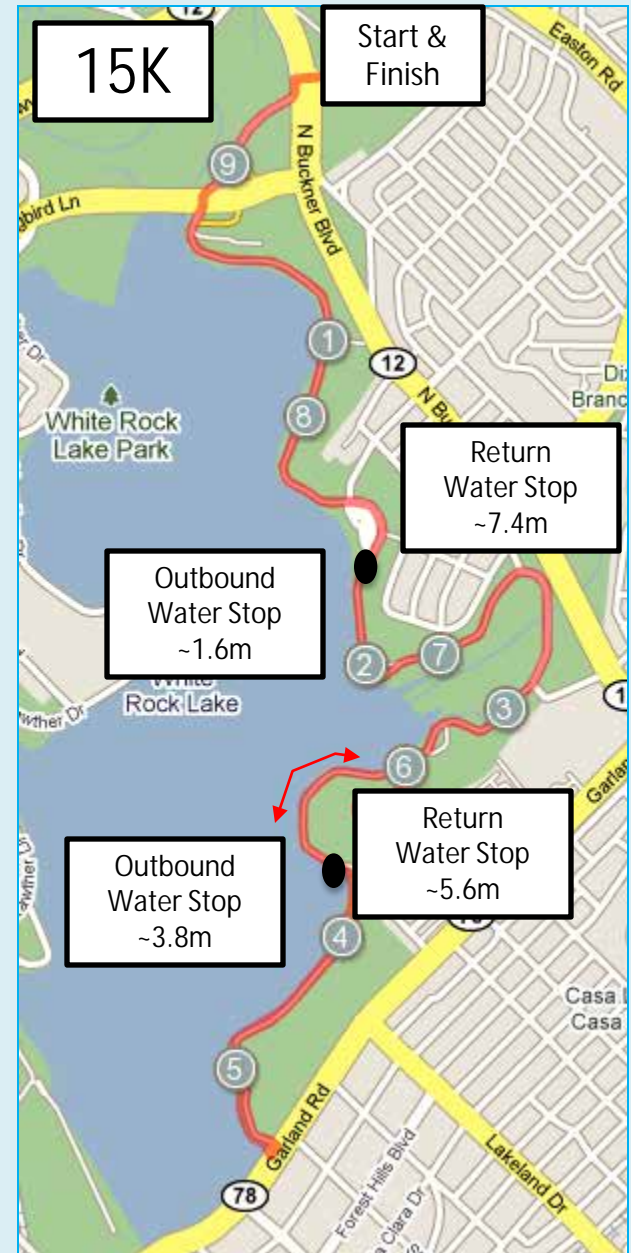

## Course Map & Water Stops

## RETURN

15K STAYS on  
E Lawther

5K outbound runners  
Go UP onto  
Mockingbird on-ramp

5K Returning Runners Go  
NORTH to Norbuck Park

15K Runners STAY on E Lawther out and back

# IMPORTANT COURSE DETAILS

*15K: OUTBOUND AND RETURN DIRECTIONS*

15K Out and Back  
Continue near the water around Winfrey Point

# IMPORTANT COURSE DETAILS

15K: TURN AROUND AT GARLAND ROAD