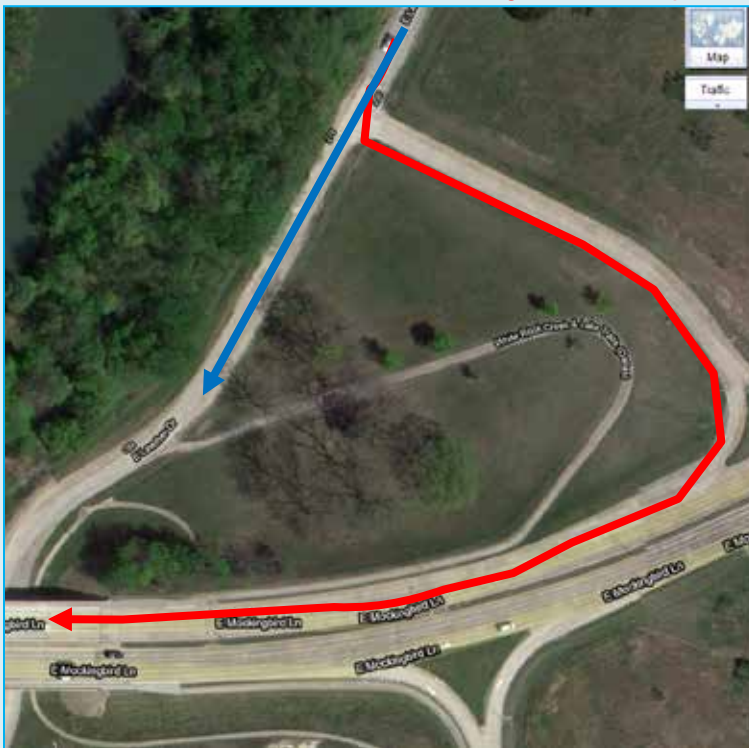

15K Runners STAY on E Lawther out and back