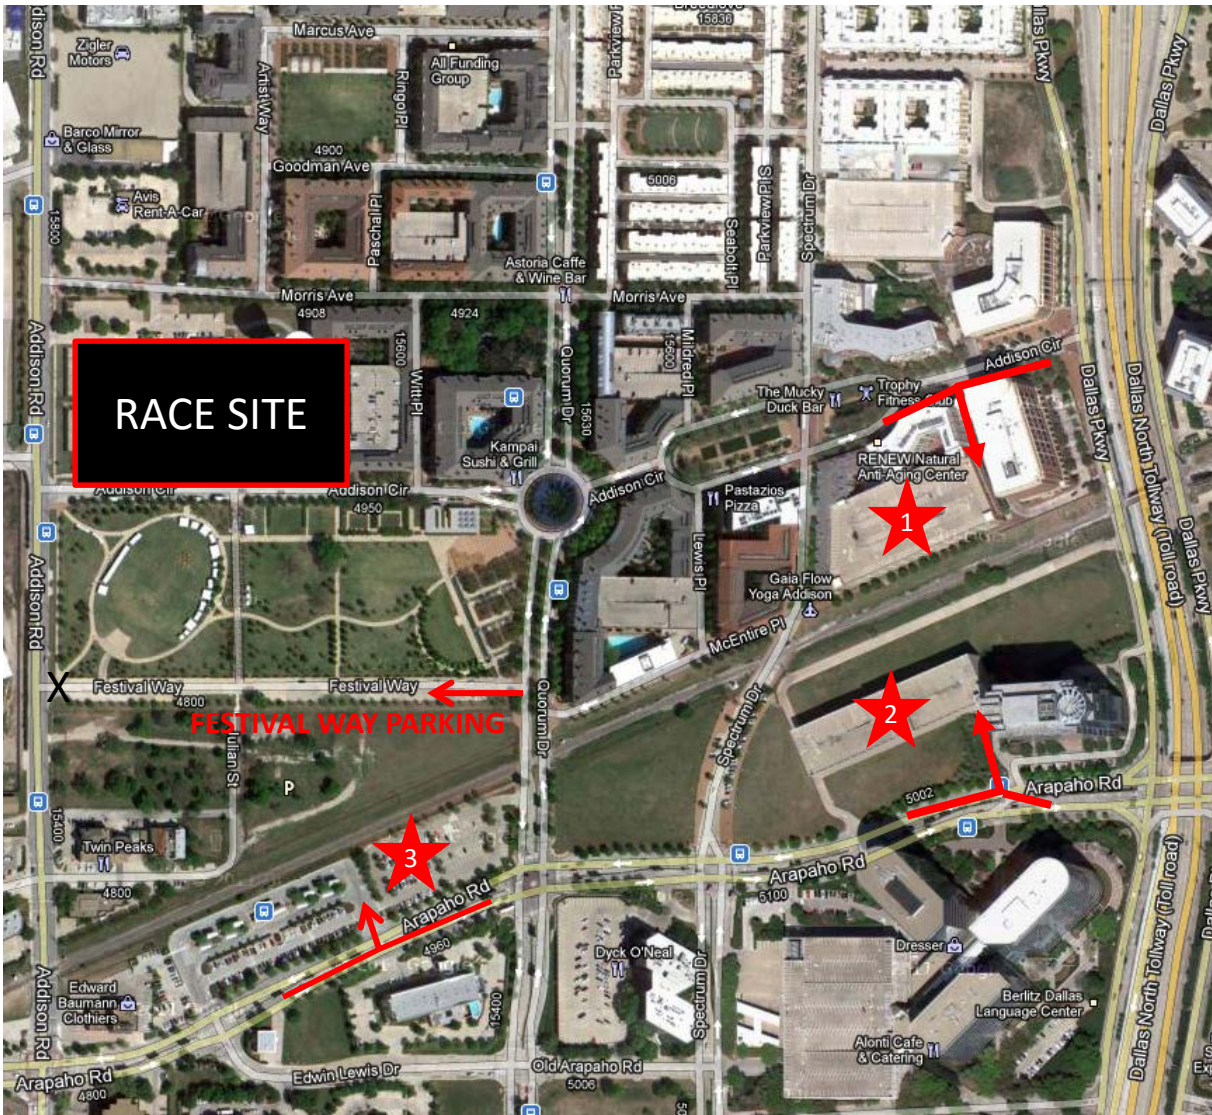

HOTCAKE HUSTLE PARKING DETAIL

MAIN PARKING LOCATIONS

-  1 ADDISON ONE GARAGE
-  2 MILLENNIUM GARAGE
-  3 DART LOT

LIMITED SECONDARY LOTS

FESTIVAL WAY – AVAILABLE ONLY FROM QUORUM DR. THE ADDISON RD ENTRANCE EXIT WILL BE BLOCKED.